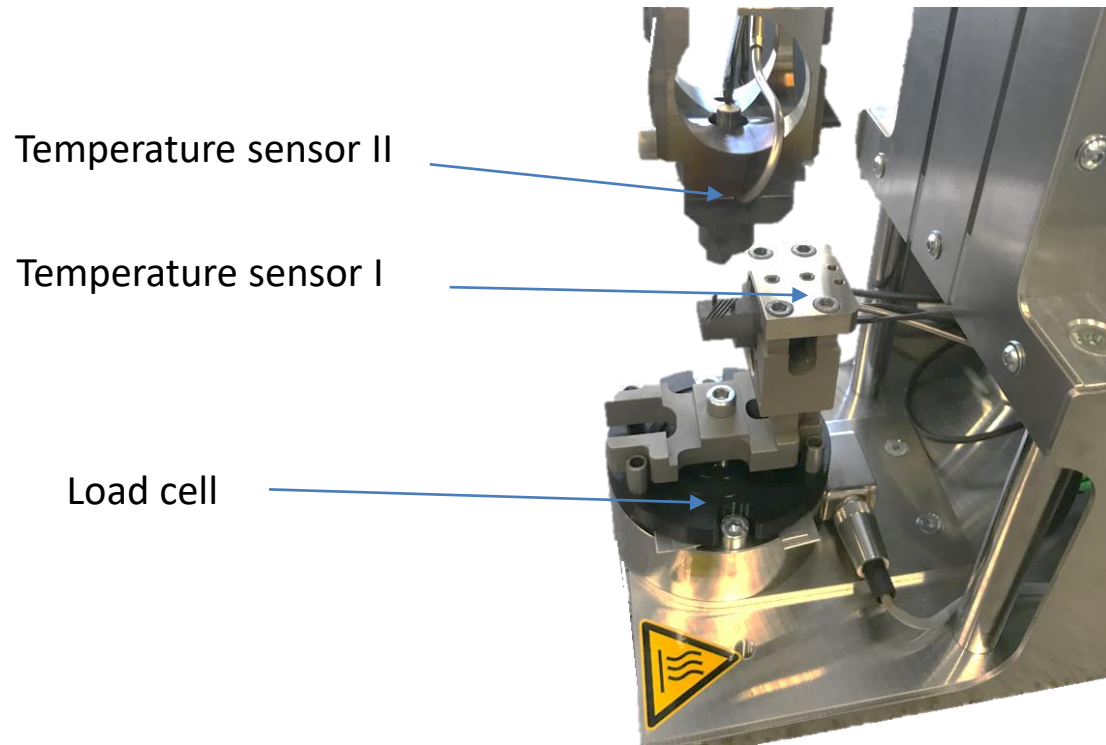

Crimppresse

medical solutions

www.soga-medical.de
medical solutions - aus dem Zentrum der Präzisionstechnik Pforzheim

Technical facts:

- › Motor controlled crimping process
- › Force and torque controlled
- › High precision temperature heating system
- › SOGA heatcontroller Software
- › PLC based SOGA System
- › Software developed by SOGA
- › Safety integrated

Details

Single process controller

Controller for four crimp-presses

Controller for four crimp-presses

SOGA plug & play system

Dimensions of the controller

Plug & play-system of the connectors

3x Heating sensor socket