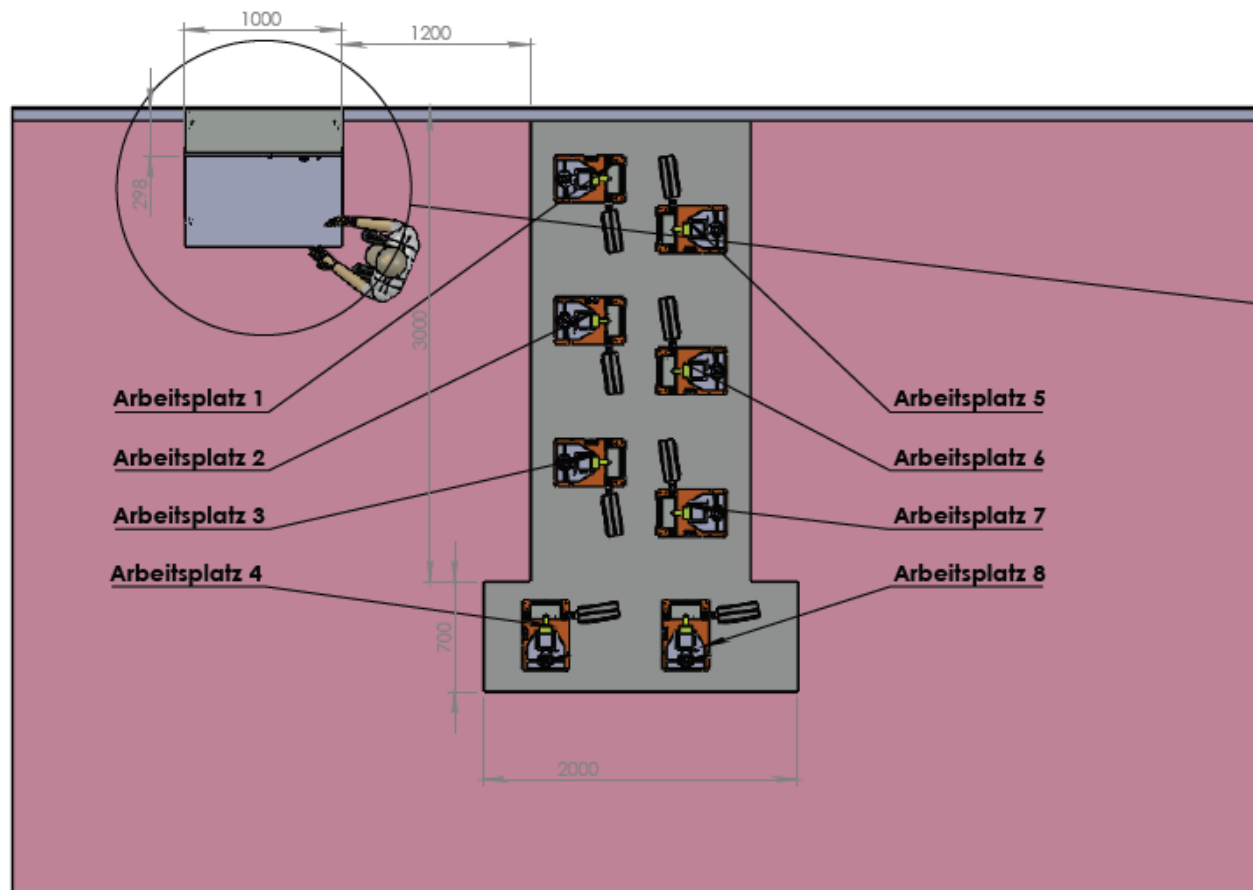

Crimppresse

medical solutions

www.soga-medical.de
medical solutions - aus dem Zentrum der Präzisionstechnik Pforzheim

Technical facts:

- › Motor controlled crimping process
- › Force and torque controlled
- › High precision temperature heating system
- › SOGA heatcontroller Software
- › PLC based SOGA System
- › Software developed by SOGA
- › Safety integrated

Details

Single process controller

Controller for four crimp-presses

Controller for four crimp-presses

SOGA plug & play system

Dimensions of the controller

Plug & play-system of the connectors

3x Heating sensor socket

2x Temperature sensor

User interface

Solution: Workspace for 8 employees

medical solutions