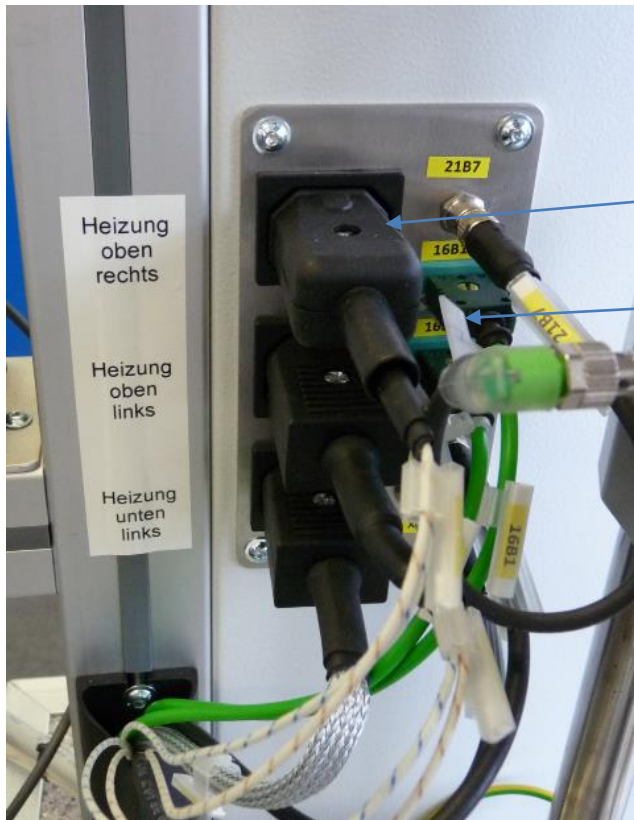

Crimppresse

medical solutions

www.soga-medical.de
medical solutions - aus dem Zentrum der Präzisionstechnik Pforzheim

Technical facts:

- › Motor controlled crimping process
- › Force and torque controlled
- › High precision temperature heating system
- › SOGA heatcontroller Software
- › PLC based SOGA System
- › Software developed by SOGA
- › Safety integrated

Details

Single process controller

Controller for four crimp-presses

Controller for four crimp-presses

SOGA plug & play system

Dimensions of the controller

Plug & play-system of the connectors

3x Heating sensor socket