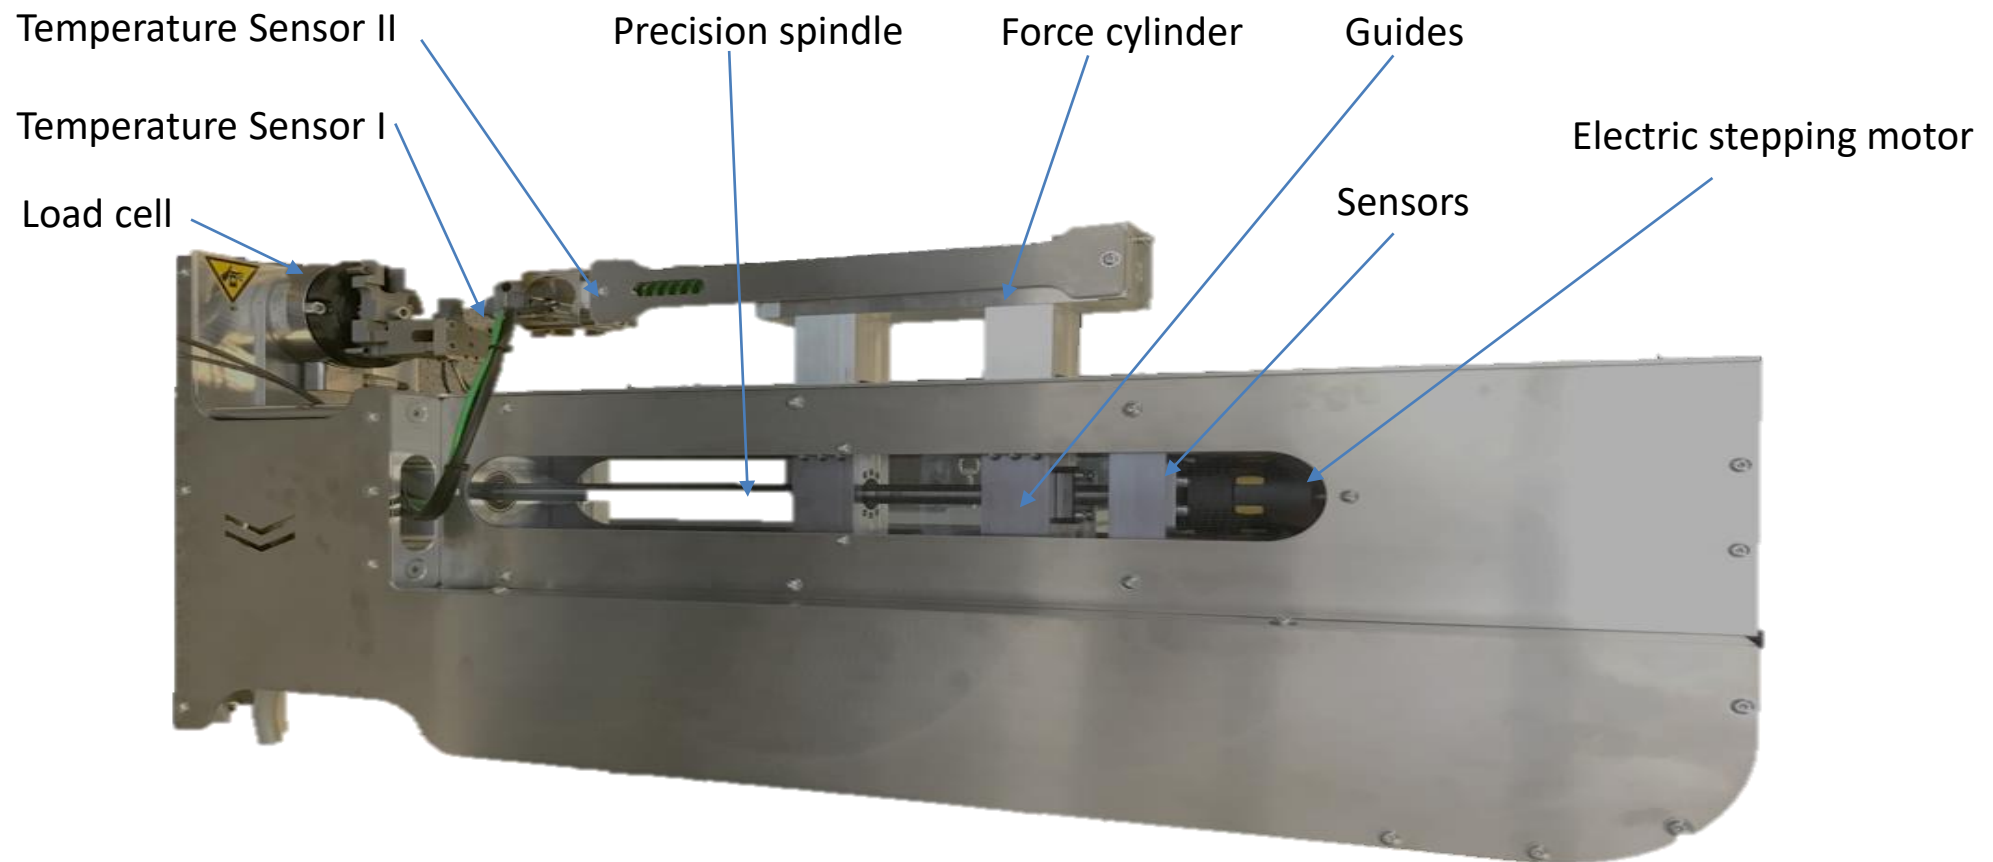

Crimppresse

medical solutions

www.soga-medical.de
medical solutions - aus dem Zentrum der Präzisionstechnik Pforzheim

Technical facts:

- › Motor controlled crimping process
- › Force and torque controlled
- › High precision temperature heating system
- › SOGA heatcontroller Software
- › PLC based SOGA System
- › Software developed by SOGA
- › Safety integrated

Details

Single process controller

Controller for four crimp-presses

Controller for four crimp-presses

SOGA plug & play system

Dimensions of the controller

Plug & play-system of the connectors

3x Heating sensor socket