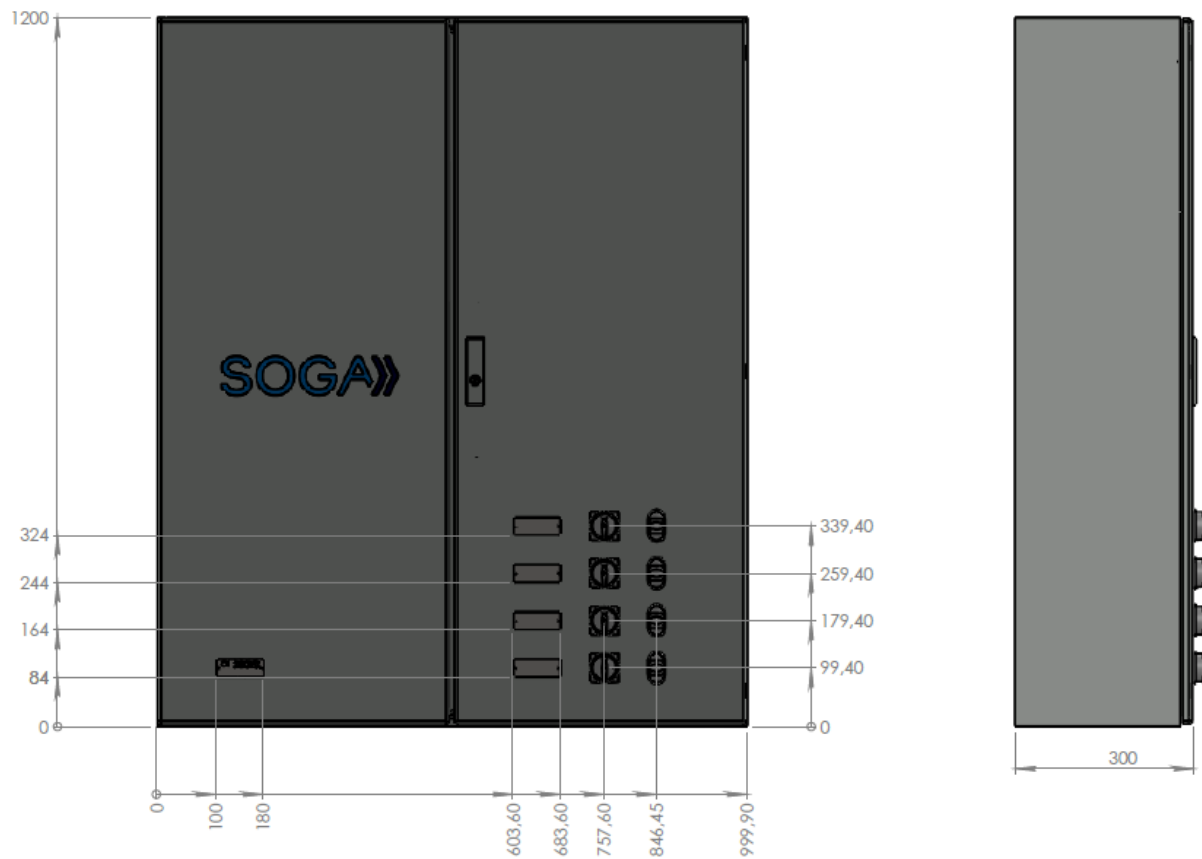

Details

Single process controller

Controller for four crimp-presses

Controller for four crimp-presses

SOGA plug & play system

Dimensions of the controller

Plug & play-system of the connectors

3x Heating sensor socket

2x Temperature sensor

User interface

Solution: Workspace for 8 employees

medical solutions