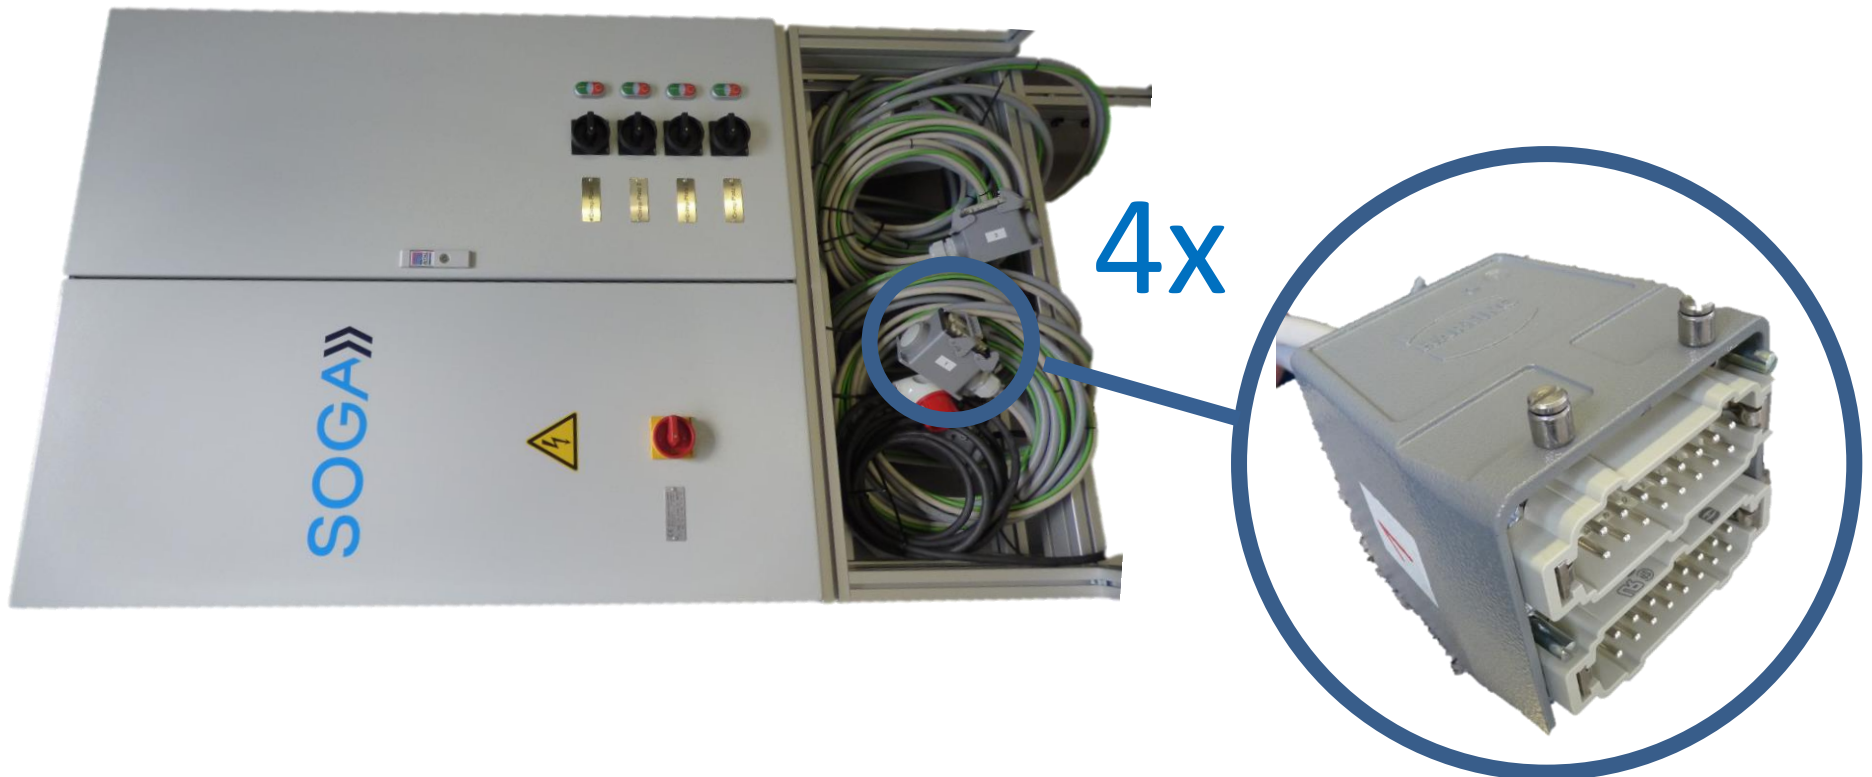

Crimppresse

medical solutions

www.soga-medical.de
medical solutions - aus dem Zentrum der Präzisionstechnik Pforzheim

Technical facts:

- › Motor controlled crimping process
- › Force and torque controlled
- › High precision temperature heating system
- › SOGA heatcontroller Software
- › PLC based SOGA System
- › Software developed by SOGA
- › Safety integrated

Details

Single process controller

Controller for four crimp-presses

Controller for four crimp-presses

SOGA plug & play system

Dimensions of the controller

Plug & play-system of the connectors

3x Heating sensor socket