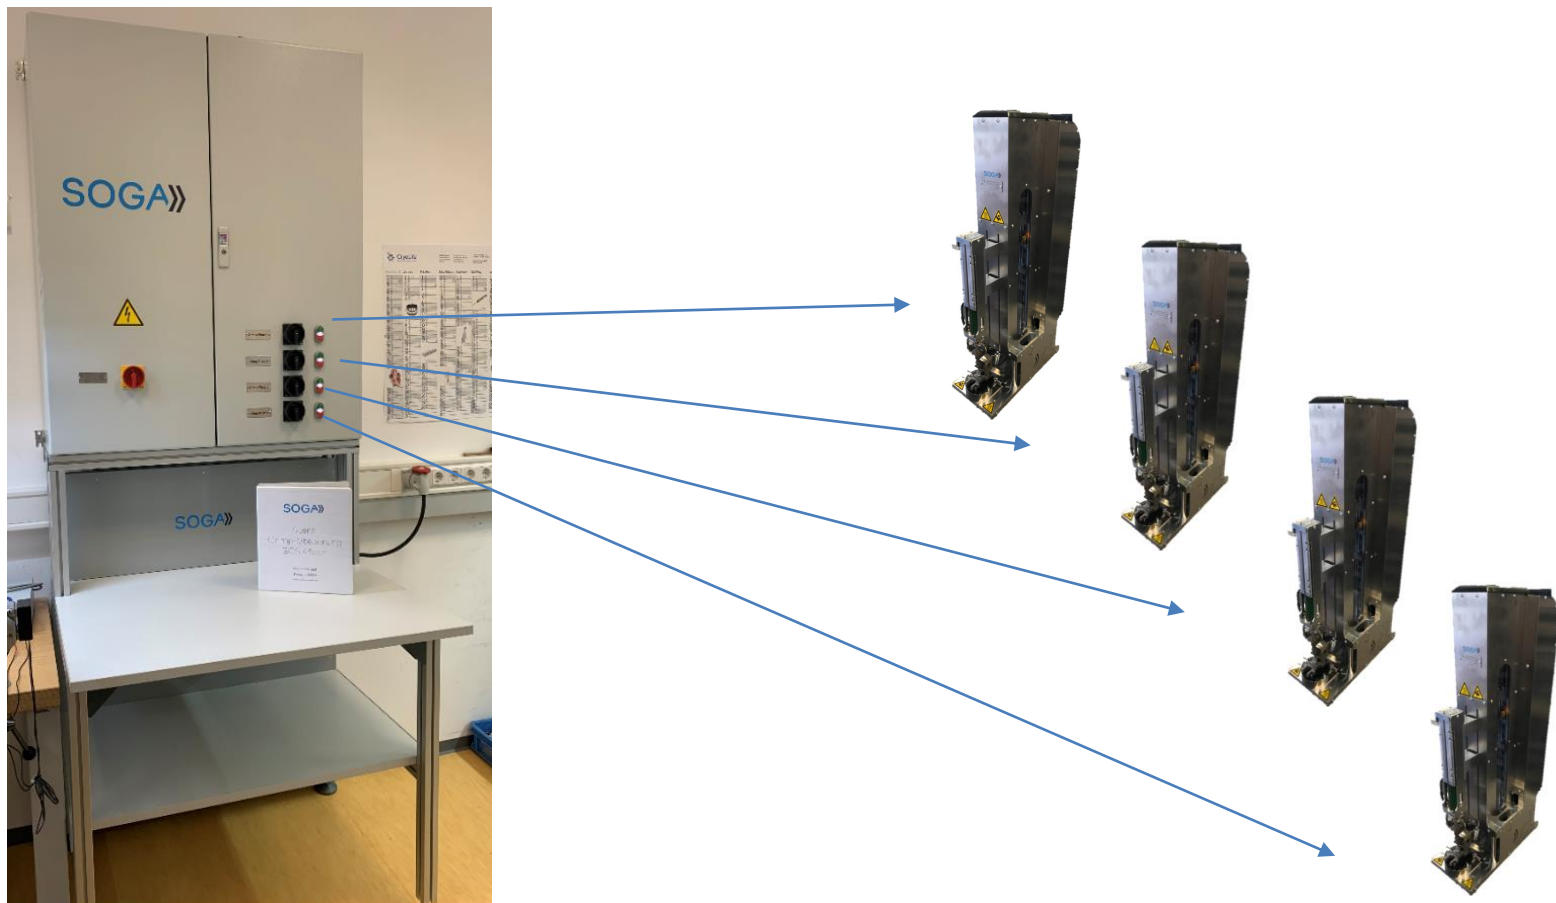

Crimppresse

medical solutions

www.soga-medical.de
medical solutions - aus dem Zentrum der Präzisionstechnik Pforzheim

Technical facts:

- › Motor controlled crimping process
- › Force and torque controlled
- › High precision temperature heating system
- › SOGA heatcontroller Software
- › PLC based SOGA System
- › Software developed by SOGA
- › Safety integrated

Details

Single process controller

Controller for four crimp-presses

Controller for four crimp-presses

SOGA plug & play system

Dimensions of the controller

Plug & play-system of the connectors

3x Heating sensor socket