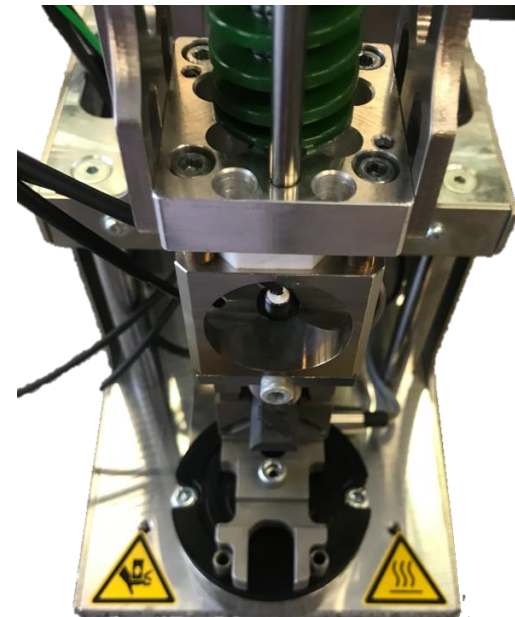

Crimppresse

medical solutions

www.soga-medical.de
medical solutions - aus dem Zentrum der Präzisionstechnik Pforzheim

Technical facts:

- › Motor controlled crimping process
- › Force and torque controlled
- › High precision temperature heating system
- › SOGA heatcontroller Software
- › PLC based SOGA System
- › Software developed by SOGA
- › Safety integrated

Details

Single process controller

Controller for four crimp-presses

Controller for four crimp-presses

SOGA plug & play system

Dimensions of the controller

Plug & play-system of the connectors

3x Heating sensor socket